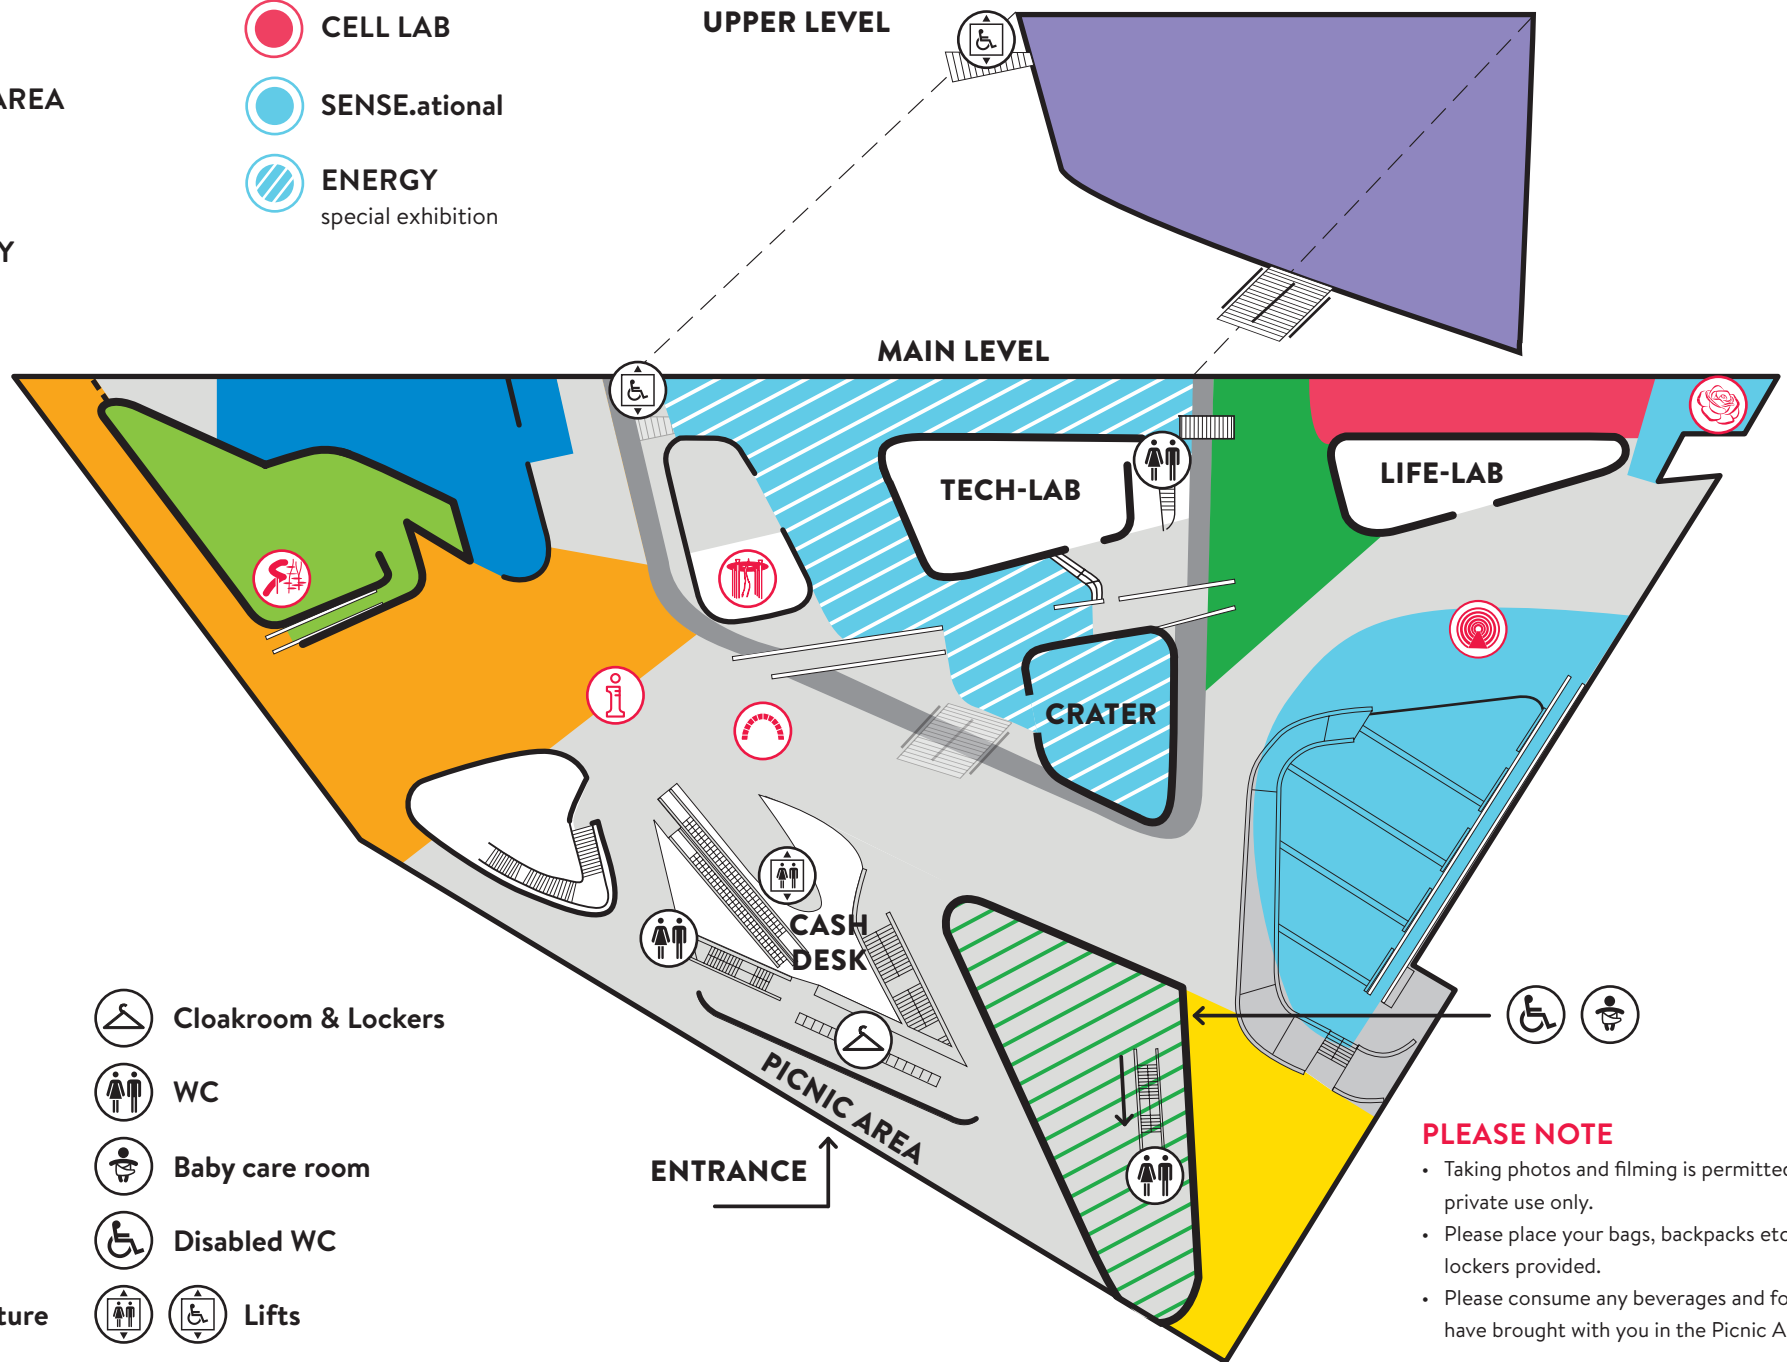

- SMART NEW WORLD
- OPTICS
- CHILDREN'S AREA
- MATH
- GASTRONOMY
- LIFE
- AIR
- CELL LAB
- SENSE.ational
- ENERGY special exhibition

- Information
- Fire Tornado daily, on the hour
- Secret Life
- Woozy Tunnel
- Brigde Arch
- climbing sculpture

- Cloakroom & Lockers
- WC
- Baby care room
- Disabled WC
- Lifts

PLEASE NOTE

- Taking photos and filming is permitted for private use only.
- Please place your bags, backpacks etc. in the lockers provided.
- Please consume any beverages and food you have brought with you in the Picnic Area.